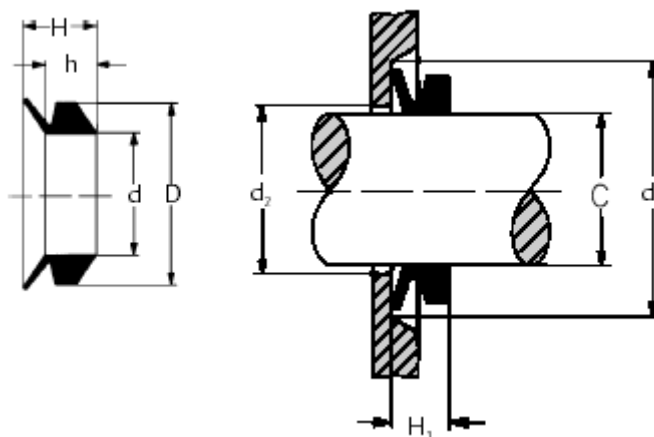

Data Sheet

Article number: 17950065S

Description: KLEE V-ring VS 50-65 NBR 60

Measures

C = 63-68
d = 58.0
D = 68.0
d1 = C+15
d2 = C+3
h = 9.5
H = 13.0
H1 = 11 +/- 1